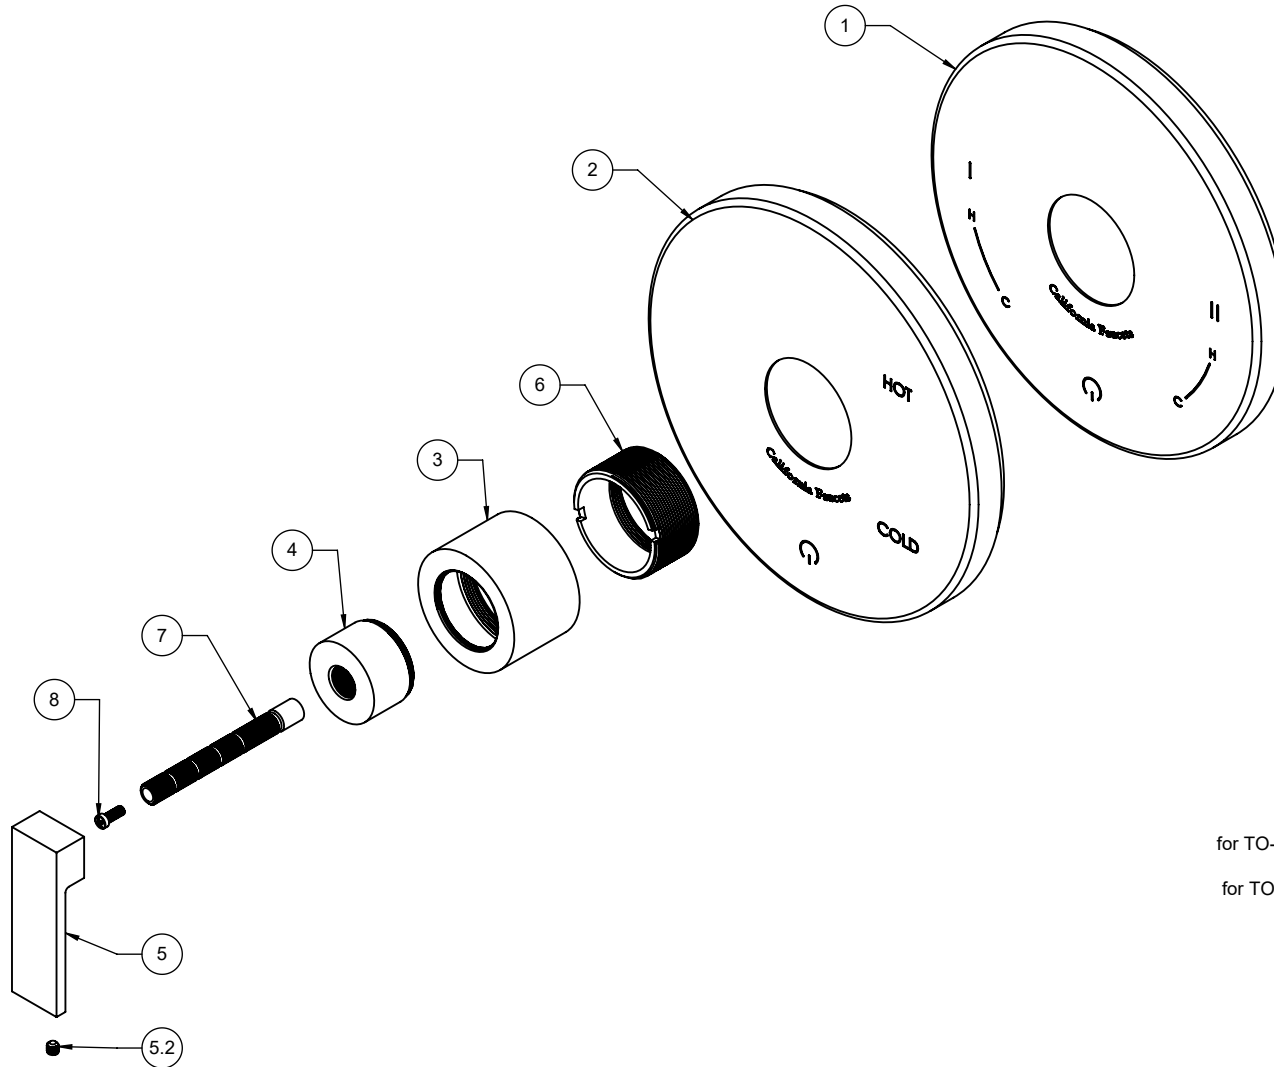

TO-PBL-77
TO-PB2L-77

To order spare parts add and/or replace as stated below:

SPD- prefix added to part number(s)
-ZZ replaced with finish code (see finish table)
-WW replaced with **-90** (light finish) or **-96** (dark finish)

Ex: **SPD-7-100463-PC** or **SPD-86030-96**

ITEM	PART NO	DESCRIPTION	QTY.	
for TO-PB2L	1	7-100547-ZZ	ASM, CONT PB2 PLATE & GASKET	1
for TO-PBL	2	7-100106-ZZ	ASM, CONT PB PLATE & GASKET	1
	3	10294-ZZ	ESCUTCHEON, CONT, PB G2	1
	4	571380-ZZ	ESCUTCHEON, 57, SERIES	1
	5	7-100259-ZZ	ASM, LEVER, 77 SERIES "BROACHED" (incl. 5.2)	1
	5.2	86033-WW	SETSCREW 10-24 X 3/16 SCKT HD CUP PT SS	1
	6	10292-98	BUSHING, PB G2	1
	7	880137-98	BROACH EXTENSION 3-1/4"(L) X 16T(M) X 20T(F)	1
	8	86078-90	SCREW, M4 X 0.7 X 10MM, w/Ø5.80 PHL PH HD SS	1
for ITEM 5.2	9	882043-99	KEY, ALLEN, 3/32", BLACK	1